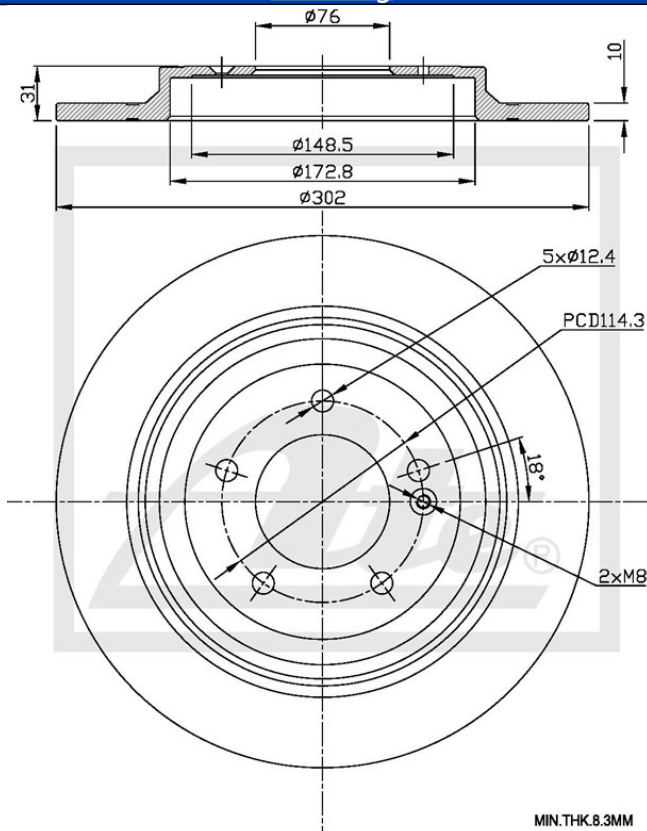

NEW PART NUMBER

Drawing

Details of New Part

Brake Disc - Rear

Product Dimensions

Diameter - 302mm

Thickness - 10mm

Height - 31mm

PCD - 114.3mm

Spigot - 76mm

Package Dimensions

Weight - 5000g

L - 340mm

W - 340mm

H - 45mm

Barcode